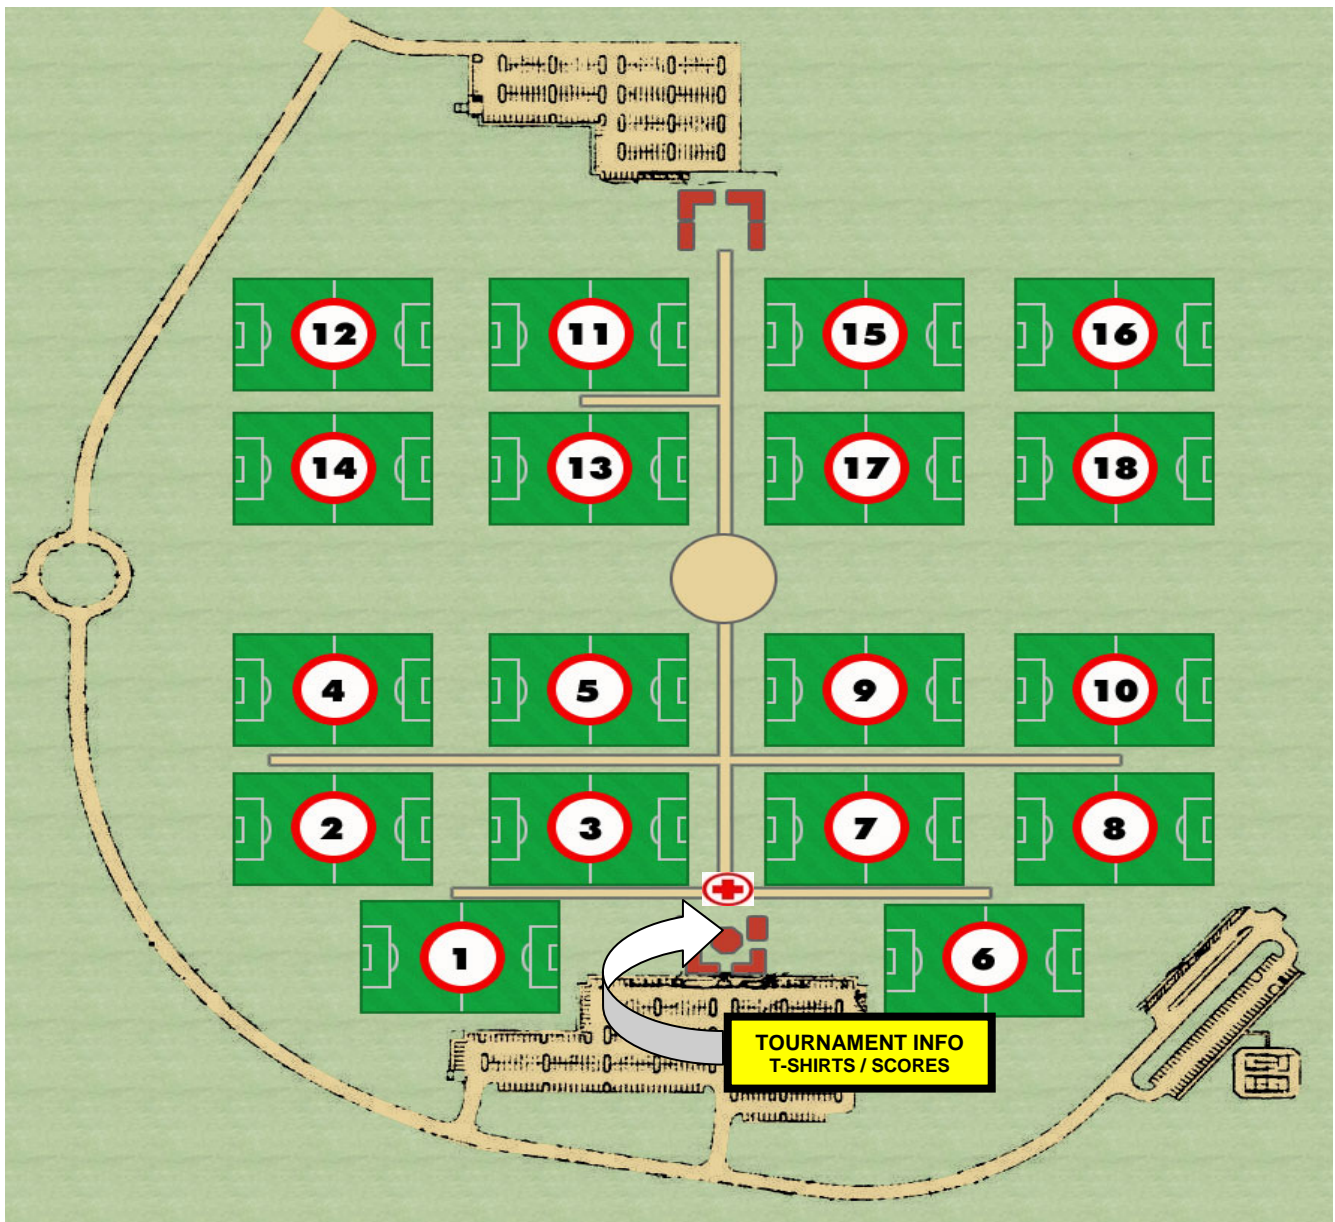

# MAP TO NORTHEAST METRO PARK

Take the Pflugerville/Wells Branch exit (#247) off IH-35. Head east but stay to the left of the HEB and you will be on FM 1825. The park entrance is about one mile past where FM 685 and Dessau Rd meet at the “new” HEB. Alternate route is to take FM 685 from the north or Dessau Rd from the south and turn east at the HEB at Pecan St.

🚫 **ABSOLUTELY NO PARKING ON GRASS** 🚫

# FIELD LAYOUT FOR NORTHEAST METRO PARK

⚽ **ABSOLUTELY NO PARKING ON GRASS** ⚽