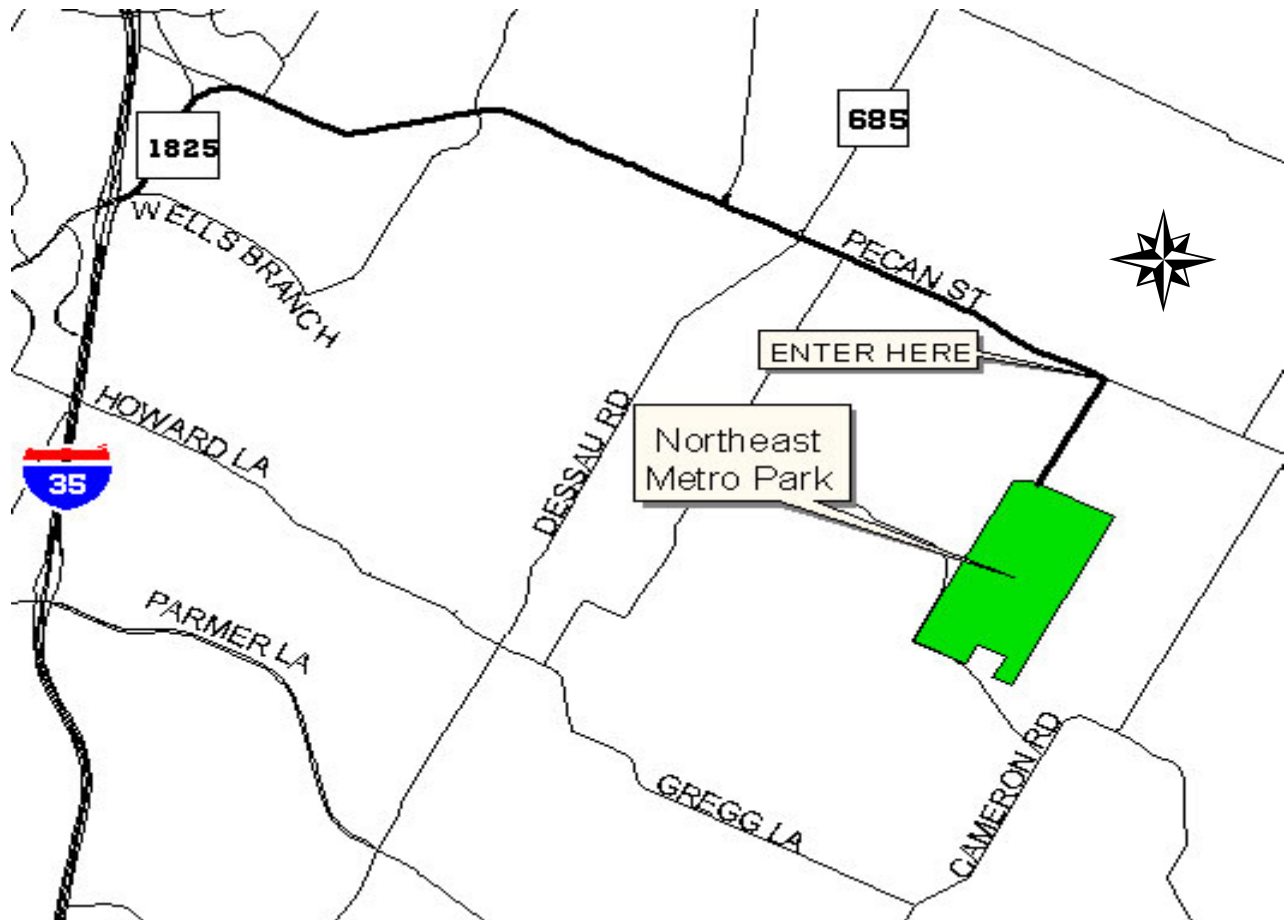

# MAP TO NORTHEAST METRO PARK

Take the Pflugerville/Wells Branch exit (#247) off IH-35. Head east but stay to the left of the HEB and you will be on FM 1825. The park entrance is about one mile past where FM 685 and Dessau Rd meet at the “new” HEB. Alternate route is to take FM 685 from the north or Dessau Rd from the south and turn east at the HEB at Pecan St.